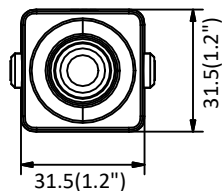

Third Stream	50Hz: 1fps (1920 × 1080, 1280 × 960, 1280 × 720, 704 × 576, 640 × 480) 60Hz: 1fps (1920 × 1080, 1280 × 960, 1280 × 720, 704 × 480, 640 × 480)
Image Enhancement	3D DNR
Image Settings	Rotate mode, saturation, brightness, contrast, sharpness adjustable by client software or web browser
Target Cropping	No
Day/Night Switch	Day/Night/Auto
<b>Network</b>	
Network Storage	Support NAS (NFS, SMB/CIFS)
Alarm Trigger	Motion detection, video tampering, IP address conflict, illegal login
Protocols	TCP/IP, ICMP, HTTP, HTTPS, FTP, DHCP, DNS, DDNS, RTP, RTSP, RTCP, PPPoE, NTP, UPnP™, SMTP, SNMP, IGMP, 802.1X, QoS, IPv6, Bonjour
General Function	Anti-flicker, heartbeat, mirror, password protection, privacy mask, watermark, IP address filter
API	ONVIF (PROFILE S, PROFILE G), ISAPI
Simultaneous Live View	Up to 6 channels
User/Host	Up to 32 users 3 levels: Administrator, Operator and User
Client	iVMS-4200, Hik-Connect, iVMS-5200
Web Browser	IE8+, Chrome 31.0-44, Firefox 30.0-51, Safari 8.0+
<b>Interface</b>	
Audio	1 input (line in)
Alarm	No
Video Output	No
Communication Interface	1 RJ45 10M/100M self-adaptive Ethernet port
On-board storage	No
SVC	No
Reset Button	Yes
<b>General</b>	
Operating Conditions	-30 °C to +60 °C (-22 °F to +140 °F), Humidity 95% or less (non-condensing)
Power Supply	12 VDC ± 20%, Φ 5.5 mm coaxial plug power
Power Consumption and Current	12 VDC, 0.3 A, max. 3 W
Material	Aluminum Alloy
Dimensions	Without /M model: 31 mm × 31 mm × 26 mm (1.2" × 1.2" × 1") With /M model: 31 mm × 31 mm × 39 mm (1.2" × 1.2" × 1.5")
Weight	With package: approx. 202 g (0.4 lb.) Camera: approx. 93 g (0.2 lb.)

## Available Models:

DS-2CD2D21G0/M-D/NF(2.8 mm) DS-2CD2D21G0/M-D/NF(4 mm), DS-2CD2D21G0-D/NF(3.7mm)

**Dimensions**

Without /M Model

With /M Model

Unit: mm (inch)

Distributed by

**HIKVISION**