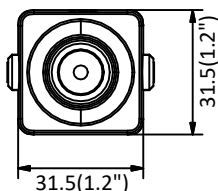

Third Stream	50Hz: 1fps (1920 × 1080, 1280 × 960, 1280 × 720, 704 × 576, 640 × 480) 60Hz: 1fps (1920 × 1080, 1280 × 960, 1280 × 720, 704 × 480, 640 × 480)
Image Enhancement	3D DNR
Image Settings	Rotate mode, saturation, brightness, contrast, sharpness adjustable by client software or web browser
Target Cropping	No
Day/Night Switch	Day/Night/Auto
<b>Network</b>	
Network Storage	Support NAS (NFS, SMB/CIFS)
Alarm Trigger	Motion detection, video tampering, IP address conflict, illegal login
Protocols	TCP/IP, ICMP, HTTP, HTTPS, FTP, DHCP, DNS, DDNS, RTP, RTSP, RTCP, PPPoE, NTP, UPnP™, SMTP, SNMP, IGMP, 802.1X, QoS, IPv6, Bonjour
General Function	Anti-flicker, heartbeat, mirror, password protection, privacy mask, watermark, IP address filter
API	ONVIF (PROFILE S, PROFILE G), ISAPI
Simultaneous Live View	Up to 6 channels
User/Host	Up to 32 users 3 levels: Administrator, Operator and User
Client	iVMS-4200, Hik-Connect, iVMS-5200
Web Browser	IE8+, Chrome 31.0-44, Firefox 30.0-51, Safari 8.0+
<b>Interface</b>	
Audio	1 input (line in)
Alarm	No
Video Output	No
Communication Interface	1 RJ45 10M/100M self-adaptive Ethernet port
On-board storage	No
SVC	No
Reset Button	Yes
<b>General</b>	
Operating Conditions	-30 °C to +60 °C (-22 °F to +140 °F), Humidity 95% or less (non-condensing)
Power Supply	12 VDC ± 20%, Φ 5.5 mm coaxial plug power
Power Consumption and Current	12 VDC, 0.3 A, max. 3 W
Material	Aluminum Alloy
Dimensions	Without /M model: 31 mm × 31 mm × 26 mm (1.2" × 1.2" × 1") With /M model: 31 mm × 31 mm × 39 mm (1.2" × 1.2" × 1.5")
Weight	With package: approx. 202 g (0.4 lb.) Camera: approx. 93 g (0.2 lb.)

## Available Models:

DS-2CD2D21G0/M-D/NF(2.8 mm) DS-2CD2D21G0/M-D/NF(4 mm), DS-2CD2D21G0-D/NF(3.7mm)

**Dimensions**

Without /M Model

With /M Model

Unit: mm (inch)

Distributed by

**HIKVISION**