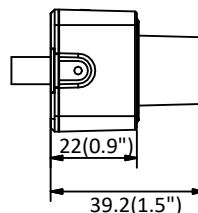

Third Stream	50Hz: 1fps (1920 × 1080, 1280 × 960, 1280 × 720, 704 × 576, 640 × 480) 60Hz: 1fps (1920 × 1080, 1280 × 960, 1280 × 720, 704 × 480, 640 × 480)
Image Enhancement	3D DNR
Image Settings	Rotate mode, saturation, brightness, contrast, sharpness adjustable by client software or web browser
Target Cropping	No
Day/Night Switch	Day/Night/Auto
<b>Network</b>	
Network Storage	Support NAS (NFS, SMB/CIFS)
Alarm Trigger	Motion detection, video tampering, IP address conflict, illegal login
Protocols	TCP/IP, ICMP, HTTP, HTTPS, FTP, DHCP, DNS, DDNS, RTP, RTSP, RTCP, PPPoE, NTP, UPnP™, SMTP, SNMP, IGMP, 802.1X, QoS, IPv6, Bonjour
General Function	Anti-flicker, heartbeat, mirror, password protection, privacy mask, watermark, IP address filter
API	ONVIF (PROFILE S, PROFILE G), ISAPI
Simultaneous Live View	Up to 6 channels
User/Host	Up to 32 users 3 levels: Administrator, Operator and User
Client	iVMS-4200, Hik-Connect, iVMS-5200
Web Browser	IE8+, Chrome 31.0-44, Firefox 30.0-51, Safari 8.0+
<b>Interface</b>	
Audio	1 input (line in)
Alarm	No
Video Output	No
Communication Interface	1 RJ45 10M/100M self-adaptive Ethernet port
On-board storage	No
SVC	No
Reset Button	Yes
<b>General</b>	
Operating Conditions	-30 °C to +60 °C (-22 °F to +140 °F), Humidity 95% or less (non-condensing)
Power Supply	12 VDC ± 20%, Φ 5.5 mm coaxial plug power
Power Consumption and Current	12 VDC, 0.3 A, max. 3 W
Material	Aluminum Alloy
Dimensions	Without /M model: 31 mm × 31 mm × 26 mm (1.2" × 1.2" × 1") With /M model: 31 mm × 31 mm × 39 mm (1.2" × 1.2" × 1.5")
Weight	With package: approx. 202 g (0.4 lb.) Camera: approx. 93 g (0.2 lb.)

## Available Models:

DS-2CD2D21G0/M-D/NF(2.8 mm) DS-2CD2D21G0/M-D/NF(4 mm), DS-2CD2D21G0-D/NF(3.7mm)

**Dimensions**

Without /M Model

With /M Model

Unit: mm (inch)

Distributed by

**HIKVISION**