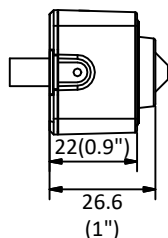

Third Stream	50Hz: 1fps (1920 × 1080, 1280 × 960, 1280 × 720, 704 × 576, 640 × 480) 60Hz: 1fps (1920 × 1080, 1280 × 960, 1280 × 720, 704 × 480, 640 × 480)
Image Enhancement	3D DNR
Image Settings	Rotate mode, saturation, brightness, contrast, sharpness adjustable by client software or web browser
Target Cropping	No
Day/Night Switch	Day/Night/Auto
<b>Network</b>	
Network Storage	Support NAS (NFS, SMB/CIFS)
Alarm Trigger	Motion detection, video tampering, IP address conflict, illegal login
Protocols	TCP/IP, ICMP, HTTP, HTTPS, FTP, DHCP, DNS, DDNS, RTP, RTSP, RTCP, PPPoE, NTP, UPnP™, SMTP, SNMP, IGMP, 802.1X, QoS, IPv6, Bonjour
General Function	Anti-flicker, heartbeat, mirror, password protection, privacy mask, watermark, IP address filter
API	ONVIF (PROFILE S, PROFILE G), ISAPI
Simultaneous Live View	Up to 6 channels
User/Host	Up to 32 users 3 levels: Administrator, Operator and User
Client	iVMS-4200, Hik-Connect, iVMS-5200
Web Browser	IE8+, Chrome 31.0-44, Firefox 30.0-51, Safari 8.0+
<b>Interface</b>	
Audio	1 input (line in)
Alarm	No
Video Output	No
Communication Interface	1 RJ45 10M/100M self-adaptive Ethernet port
On-board storage	No
SVC	No
Reset Button	Yes
<b>General</b>	
Operating Conditions	-30 °C to +60 °C (-22 °F to +140 °F), Humidity 95% or less (non-condensing)
Power Supply	12 VDC ± 20%, Φ 5.5 mm coaxial plug power
Power Consumption and Current	12 VDC, 0.3 A, max. 3 W
Material	Aluminum Alloy
Dimensions	Without /M model: 31 mm × 31 mm × 26 mm (1.2" × 1.2" × 1") With /M model: 31 mm × 31 mm × 39 mm (1.2" × 1.2" × 1.5")
Weight	With package: approx. 202 g (0.4 lb.) Camera: approx. 93 g (0.2 lb.)

## Available Models:

DS-2CD2D21G0/M-D/NF(2.8 mm) DS-2CD2D21G0/M-D/NF(4 mm), DS-2CD2D21G0-D/NF(3.7mm)

**Dimensions**

Without /M Model

With /M Model

Unit: mm (inch)

Distributed by

**HIKVISION**